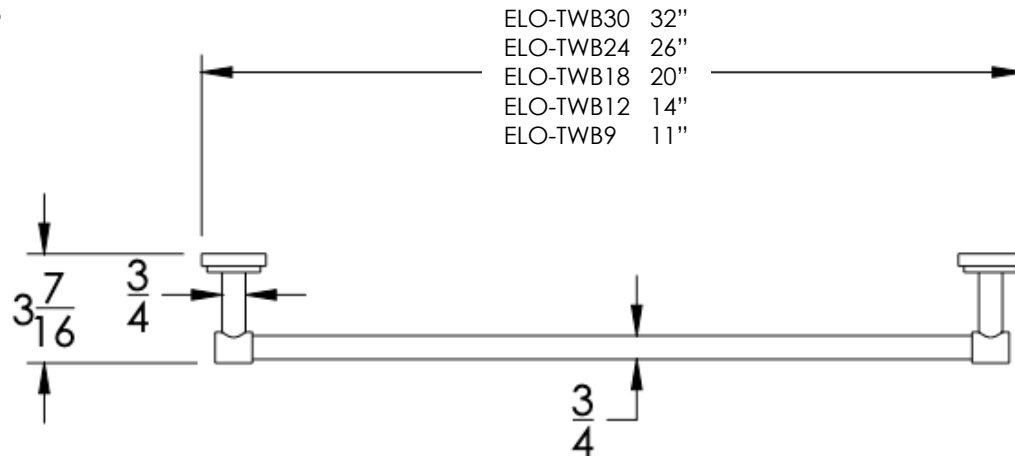

### TOWEL BAR

Model	Product	Finishes Available
ELO-TWB9	9" Towel Bar	Multiple finishes available. Over 23 finishes to choose from.
ELO-TWB12	12" Towel Bar	
ELO-TWB18	18" Towel Bar	
ELO-TWB24	24" Towel Bar	
ELO-TWB30	30" Towel Bar	

Dimension in inches

FRONT

TOP

SIDE

NOTE: Dimensions subject to change without notice.